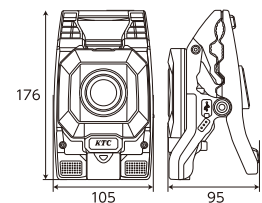

KTC KYOTO TOOL CO., LTD.

128 Sayama-Shinkaichi, Kumiyama Kuse-gun, Kyoto 613-0034, Japan

Official site: en.ktc.jp

- All sizes on this leaflet are indicated as millimeter unless mentioned.
- There might be size differences between those mentioned on this leaflet and the actual products for the product tolerance.
- Product design might be changed for the improvement without the notifications.