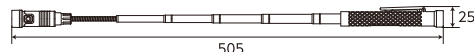

RECHARGEABLE LED LIGHT PICKUP TOOL

<When extended>

<When retracted>

Extend, Illuminate, and Attach! Work Light with Pickup Tool

This work light features an extendable shaft and a flexible tip with a pickup tool, allowing you to illuminate work areas during vehicle inspections and maintenance while picking up small screws and parts. The bottom magnet allows you to attach it to a cabinet or wall.

No.AL817

- Brightness 100 lm
- Battery 2.0 hours
- 2 dimming levels
- USB Type-C

RECHARGEABLE LED LIGHT PICKUP TOOL

No.	Light source (lm)	Continuous use time (h)	Magnetic lifting capacity (kg)	Overall length (mm)	Weight (g)	□
AL817	100 	2.0 	Approx. 1*1 (See note)	177~505	92	1

- LED light with pick-up tool that has built-in magnets at the tip and bottom.
- The length can be adjusted using the telescopic shaft, and it can be used as a penlight when stored.
- The tip uses a flexible hose, allowing the angle to be adjusted.
- Comes with a charging indicator that shows the battery status.
- Comes with a clip for easy pocket storage.
- Dimming level: 2 levels (strong and weak)
- Brightness (continuous use time): 100lm (2 hours), 30lm <weak> (6 hours)*2 (See note)
- Charging port: USB Type C, charging time is approximately 2.5 hours
- Dustproof and waterproof: IP65
- Using environment temperature: 5-35°C
- Accessories: USB charging cable (charger not included)

*1 Magnet lifting capacity is a reference value and varies depending on usage conditions.

*2 The above specifications may vary depending on the battery condition and the charging environment.

The magnet built into the tip can catch parts or screws that have fallen into narrow spaces.