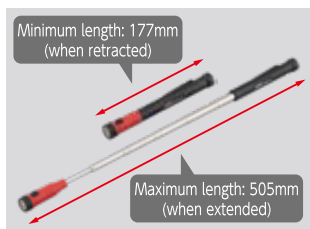

RECHARGEABLE LED LIGHT PICKUP TOOL

<When extended>

<When retracted>

Extend, Illuminate, and Attach! Work Light with Pickup Tool

This work light features an extendable shaft and a flexible tip with a pickup tool, allowing you to illuminate work areas during vehicle inspections and maintenance while picking up small screws and parts. The bottom magnet allows you to attach it to a cabinet or wall.

No.AL817

- Brightness 100 lm
- Battery 2.0 hours
- 2 dimming levels
- USB Type-C

RECHARGEABLE LED LIGHT PICKUP TOOL

No.	Light source (lm)	Continuous use time (h)	Magnetic lifting capacity (kg)	Overall length (mm)	Weight (g)	□
AL817	100 	2.0 	Approx. 1*1 (See note)	177~505	92	1

- LED light with pick-up tool that has built-in magnets at the tip and bottom.
- The length can be adjusted using the telescopic shaft, and it can be used as a penlight when stored.
- The tip uses a flexible hose, allowing the angle to be adjusted.
- Comes with a charging indicator that shows the battery status.
- Comes with a clip for easy pocket storage.
- Dimming level: 2 levels (strong and weak)
- Brightness (continuous use time): 100lm (2 hours), 30lm <weak> (6 hours)*2 (See note)
- Charging port: USB Type C, charging time is approximately 2.5 hours
- Dustproof and waterproof: IP65
- Using environment temperature: 5-35°C
- Accessories: USB charging cable (charger not included)

The length is adjustable from 177mm to 505mm. When retracted, it can also be used as a penlight.

The flexible hose allows for free angle adjustment.

The bottom incorporates a magnet. By attaching it to metal surfaces such as cabinets or walls, it allows you to illuminate your work area and perform tasks with both hands free.