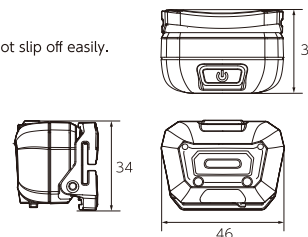

KTC KYOTO TOOL CO., LTD.

128 Sayama-Shinkaichi, Kumiyama Kuse-gun, Kyoto 613-0034, Japan

Official site: en.ktc.jp

- All sizes on this leaflet are indicated as millimeter unless mentioned.
- There might be size differences between those mentioned on this leaflet and the actual products for the product tolerance.
- Product design might be changed for the improvement without the notifications.