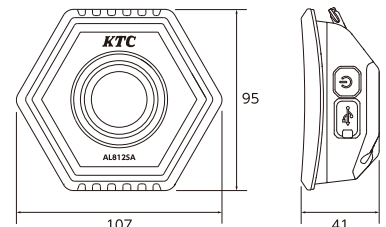

RECHARGEABLE LED FLOOR LIGHT

Brighten Up Your Work with Compact Floor Light. Attached with a Magnet Stand and Ring for Any Task.

Attach it to walls, cases, or under the car hood using the magnetic stand. Hand on S-shaped hook or your finger with the ring to illuminate warehouses, factories, or under-the-hood areas with ease.

Stepless dimming mode

Normal dimming mode is 3 steps. Stepless dimming mode ranging from 100 to 1,000 lumens. Adjust brightness easily by holding the power switch for stepless dimming mode.

Adjustable irradiation angle

Magnetic stand adjusts four angles (up to 120°) allow precise light positioning of hands-free work.

Brightness
1000
lm

Battery
2.5
hours

3
dimming
levels

USB
Type-C

Stepless dimming mode

RECHARGEABLE LED FLOOR LIGHT

No.	Brightness (lm)	Battery duration (h)	Weight (g)	Unit
AL812SA	1,000 (max)	2.5 (max)	220	1

- -360°rotating ring is built into the back of the main unit. Use it by hanging on your fingers or hooks.
- -Magnetic stand can be adjusted to 4 different angles (120°).
- -By pressing and holding the power switch, you can adjust the brightness to your desired level between 100 to 1,000lm.
- -Dimming level: 3 (strong, medium, weak)
- -Charging port: USB Type-C (charging time is about 4 hours)
- -Dustproof and waterproof: IP65

360° Rotatable Hanging Ring

Hang it at any angle or hold it securely on your finger for added safety.