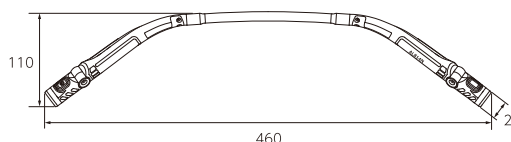

Illuminate Dark and Deep Spaces for Safer and More Comfortable Work

"Wearable" lights from the KTC rechargeable LED light series make it easy to work with both hands, improving work efficiency in any workplace, including work and inspections in dark places and maintenance in hard-to-reach areas.

◀ Rechargeable light series

Neck light allow to work with both hands

For more information ▶

Flexible adjustment of head and neckband.

RECHARGEABLE LED NECK LIGHT

No.	Brightness (lm)	Battery duration (h)	Weight (g)	☐
AL814N	320 (max)	2.0 (max)	140	1

- •320lm with a 2-hour runtime on high mode.
- •Use rechargeable lithium-ion batteries to reduce battery purchase costs.
- •Wear around the neck to illuminate the work area and work with both hands.
- •Neckband is flexible and can be adjusted to fit your needs.
- •Dimming level: 2 (strong, weak)
- •Dustproof and waterproof: IP54

Light with a head holder to use as a penlight and a headlamp

*Main light only

For more information ▶

Use as a headlight with a head holder and work with both hands.

RECHARGEABLE LED PEN LIGHT

No.	Brightness (lm)	Battery duration (h)	Weight (g)	☐
AL820	380 (max)	3.0 (max)	50 (main unit)	1

- •Light used as both pen-type light and headlight when performing detailed manual work such as car maintenance.
- •By using the head holder with the pen-type light, you can work with both hands.
- •380 lm with a 3-hour runtime on high mode.
- •Strong magnets are attached to the bottom and clip for easy attachment.
- •Head holder has an irradiation angle of 120°, allowing for a wide range of irradiation.
- •Lighting pattern: Top light, main light
- •Dimming level: 2 levels (strong and weak) Main light only
- •Charging port: USB Type-C (charging time is about 1.5 hours)

Headlight type ideal for using both hands in dark places

For more information ▶