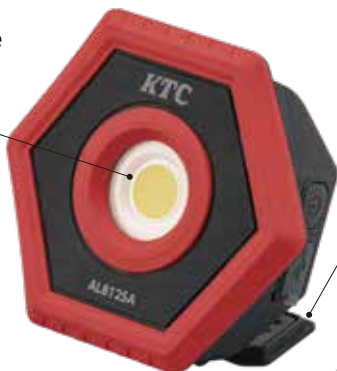

Stepless dimming mode

Normal dimming mode is 3 steps. Stepless dimming mode ranging from 100 to 1,000 lumens. Adjust brightness easily by holding the power switch for stepless dimming mode.