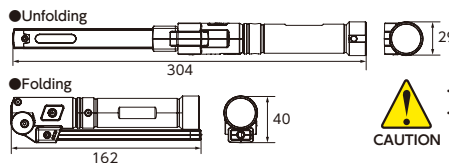

- •Do not gaze at the LED light.
- •Do not disassemble or modify by yourself.

LED lights selectable by work scene & brightness

*Japanese version only

900 lm 1.6 hours