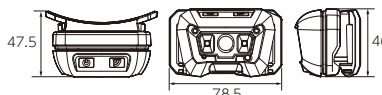

Max. 400 lm! Wide-angle and spot use are available.

400 lm 4 hours

RECHARGEABLE LED HEAD LIGHT

No.	Max. illuminance(lm)	Continuous work time(h)	Weight(g)	☐	MSRP
AL813M	400(Floodlight (strong))	4(Floodlight (strong))	111(including headband)	1	¥5,680

- •Both hands are free with headlight even in dark place.
- •Motion sensor turns on/off without touching.
- •Adjust 4 angles.
- •Non-slip tape on the inside of the headband. Easy to put on a helmet and hard to slide off.
- •Rechargeable lithium polymer battery.
- •4 lighting patterns (spotlight and floodlight mild/medium/strong).
- •USB Type-C is used for the charging terminal. About 2.5 hours is needed for full charging.
- •Dustproof and waterproof IP65.
- •Accessories: USB charging cable (Charger is not included.)
- *Continuous work and charging time may vary depending on the use/charging environment, battery condition, and AC adapter.

- •Do not gaze at the LED light.
- •Do not disassemble or modify by yourself.

A folding light with 3 different lights

800 lm 2.5 hours

RECHARGEABLE LED FOLDING LIGHT

No.	Max. luminance(lm)	Continuous work time(h)	▼g	☐	MSRP
AL815W	800(Main light (high))	2.5(Main light (strong))	193	1	¥7,280

- •Folding type with 180° stepless opening and closing.
- •Equipped with one magnet on the bottom. Can be attached to magnetic walls, pillars, fixtures, etc.
- •Rechargeable lithium polymer battery.
- •5 lighting patterns (top light, main light mild/strong, and sub-light weak/strong).
- •USB Type-C is used for the charging terminal. About 4 hours is needed for full charging.
- •Dustproof and waterproof IP54.
- •Accessories: USB charging cable (Charger is not included.)
- *Continuous work and charging time may vary depending on the use/charging environment, battery condition, and AC adapter.