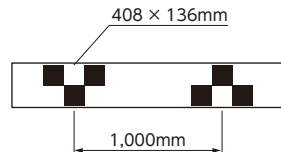

MAGNET TARGET SHEET (MAZDA2)
No.AT120-082