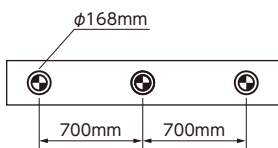

HONDA

MAGNET TARGET SHEET (HONDA1)
No.AT120-071