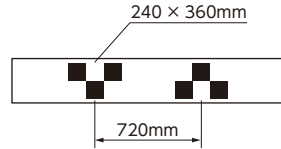

MAGNET TARGET SHEET (NISSAN2)
No.AT120-042