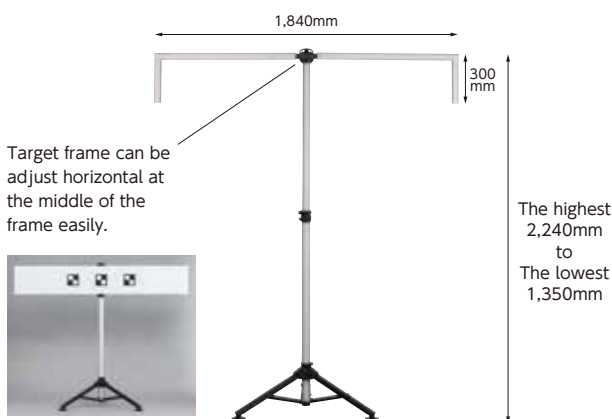

DAIHATSU

NISSAN

MITSUBISHI

MAZDA

HONDA

SUZUKI

NEW

MAGNET TARGET SHEET SET

No.	The number of sheets	Size of each sheet	Weight (kg)	☐	MSRP
ATT120	12	W1,840×H300	17.7	1	¥ 70,000

- This is the target sheet for front camera. You can use it for aiming of autonomous emergency braking system (AEBS).
- The set includes 12 types of target sheets for 7 major Japanese car brands.
- The sheet material is PVC and it is resistant to dirt and reusable. The surface of the sheet is matt finish.
- One pattern on one sheet for one car.

*When you keep aiming, you need to hide target patterns you do not use.

NEW

TARGET STAND SET

No.	Weight (kg)	☐	MSRP
ATT210	9.5	1	¥ 55,000

- This is the stand and frame for magnet target sheet (No.ATT120).
- Target Stand Set is made of aluminum. You can carry it with installed target sheet.
- Target frame can be set on the stand by one bolt
- The height of stand: About 1,350–2,240mm
- The length of frame: W1,840mm×H300mm
- Permitted weight : 46kg

KTC KYOTO TOOL CO., LTD.

128 Sayama-Shinkaichi, Kumiyama-cho Kuse-gun, Kyoto 613-0034, Japan

Contact: contact@kyototool.co.jp Official site: en.ktc.jp

- All sizes on this leaflet are indicated as millimeter unless mentioned.
- There might be size differences between those mentioned on this leaflet and the actual products but they are under our specification.
- Product design might be changed for the improvement.