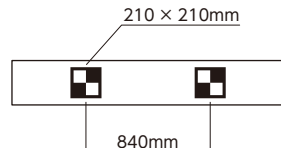

SUZUKI

MAGNET TARGET SHEET (SUZUKI1)
No.AT120-091